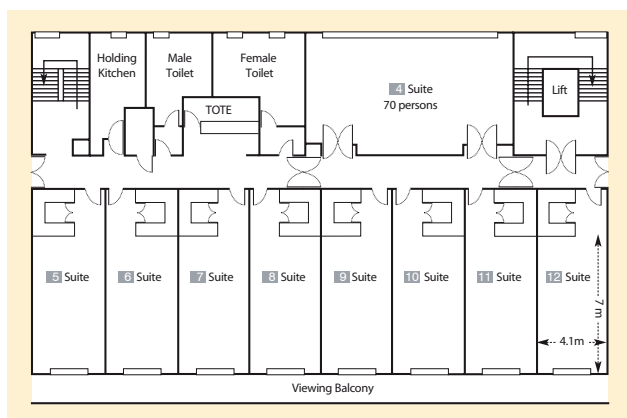

GREAT YARMOUTH RACECOURSE

LOCATION PLAN THE LORD NELSON GRANDSTAND

Lord Nelson - First Floor