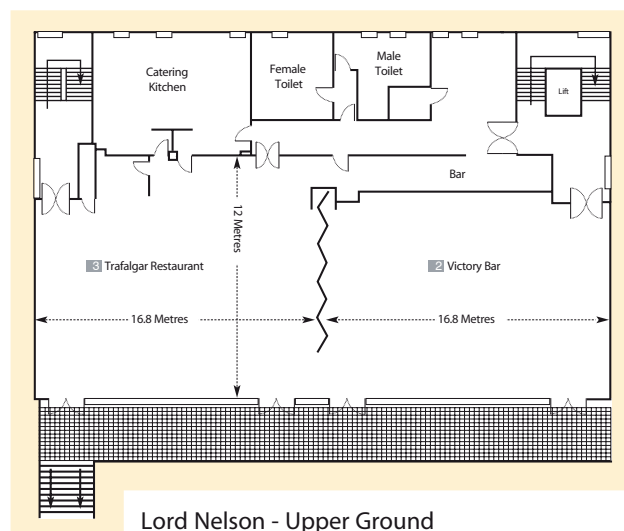

Lord Nelson - Lower Ground

Lord Nelson - Upper Ground

TECHNICAL INFORMATION

	Dimensions(m)				Access Doors(m)		Disabled Access	Lighting		13 Amp Sockets
	Length	Width	M ²	Height	Width	Height		Natural	Blackout	
1 Vice Admiral Bar	31	9	279	2.7	1.65	2.04	✓	✓	✗	9
2 Victory Bar	16.8	12	174	2.7	1.65	2.04	✓	✓	✓	11
3 Trafalgar Restaurant	16.8	12.8	205	2.7	1.65	2.04	✓	✓	✓	11
4 Horatio Suite	10	7	70	2.4	0.82	2.04	✓	✓	✓	5
5 Vanguard Suite	7	4.1	28.7	2.4	0.82	2.04	✓	✓	✓	2
6 Merton Suite	7	4.1	28.7	2.4	0.82	2.04	✓	✓	✓	2
7 Hamilton Suite	7	4.1	28.7	2.4	0.82	2.04	✓	✓	✓	2
8 Burnham Thorpe Suite	7	4.1	28.7	2.4	0.82	2.04	✓	✓	✓	2
9 Copenhagen Suite	7	4.1	28.7	2.4	0.82	2.04	✓	✓	✓	2
10 Hardy Suite	7	4.1	28.7	2.4	0.82	2.04	✓	✓	✓	2
11 Paston Suite	7	4.1	28.7	2.4	0.82	2.04	✓	✓	✓	2
12 St. George Suite	7	4.1	28.7	2.4	0.82	2.04	✓	✓	✓	2