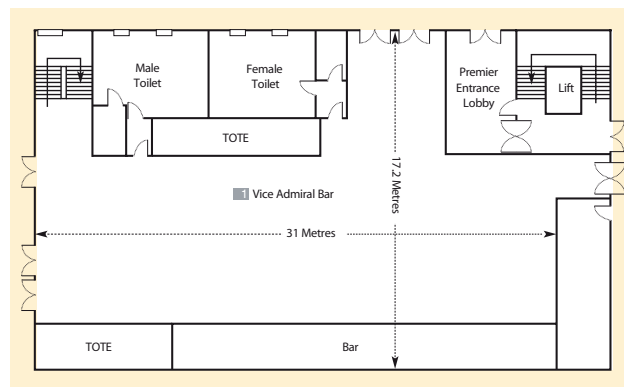

Lord Nelson - Lower Ground

Lord Nelson - Upper Ground

TECHNICAL INFORMATION

	Dimensions(m)				Access Doors(m)		Disabled Access	Lighting		13 Amp Sockets
	Length	Width	M ²	Height	Width	Height		Natural	Blackout	
1 Vice Admiral Bar	31	9	279	2.7	1.65	2.04	✓	✓	✗	9
2 Victory Bar	16.8	12	174	2.7	1.65	2.04	✓	✓	✓	11
3 Trafalgar Restaurant	16.8	12.8	205	2.7	1.65	2.04	✓	✓	✓	11
4 Horatio Suite	10	7	70	2.4	0.82	2.04	✓	✓	✓	5
5 Vanguard Suite	7	4.1	28.7	2.4	0.82	2.04	✓	✓	✓	2
6 Merton Suite	7	4.1	28.7	2.4	0.82	2.04	✓	✓	✓	2
7 Hamilton Suite	7	4.1	28.7	2.4	0.82	2.04	✓	✓	✓	2
8 Burnham Thorpe Suite	7	4.1	28.7	2.4	0.82	2.04	✓	✓	✓	2
9 Copenhagen Suite	7	4.1	28.7	2.4	0.82	2.04	✓	✓	✓	2
10 Hardy Suite	7	4.1	28.7	2.4	0.82	2.04	✓	✓	✓	2
11 Paston Suite	7	4.1	28.7	2.4	0.82	2.04	✓	✓	✓	2
12 St. George Suite	7	4.1	28.7	2.4	0.82	2.04	✓	✓	✓	2