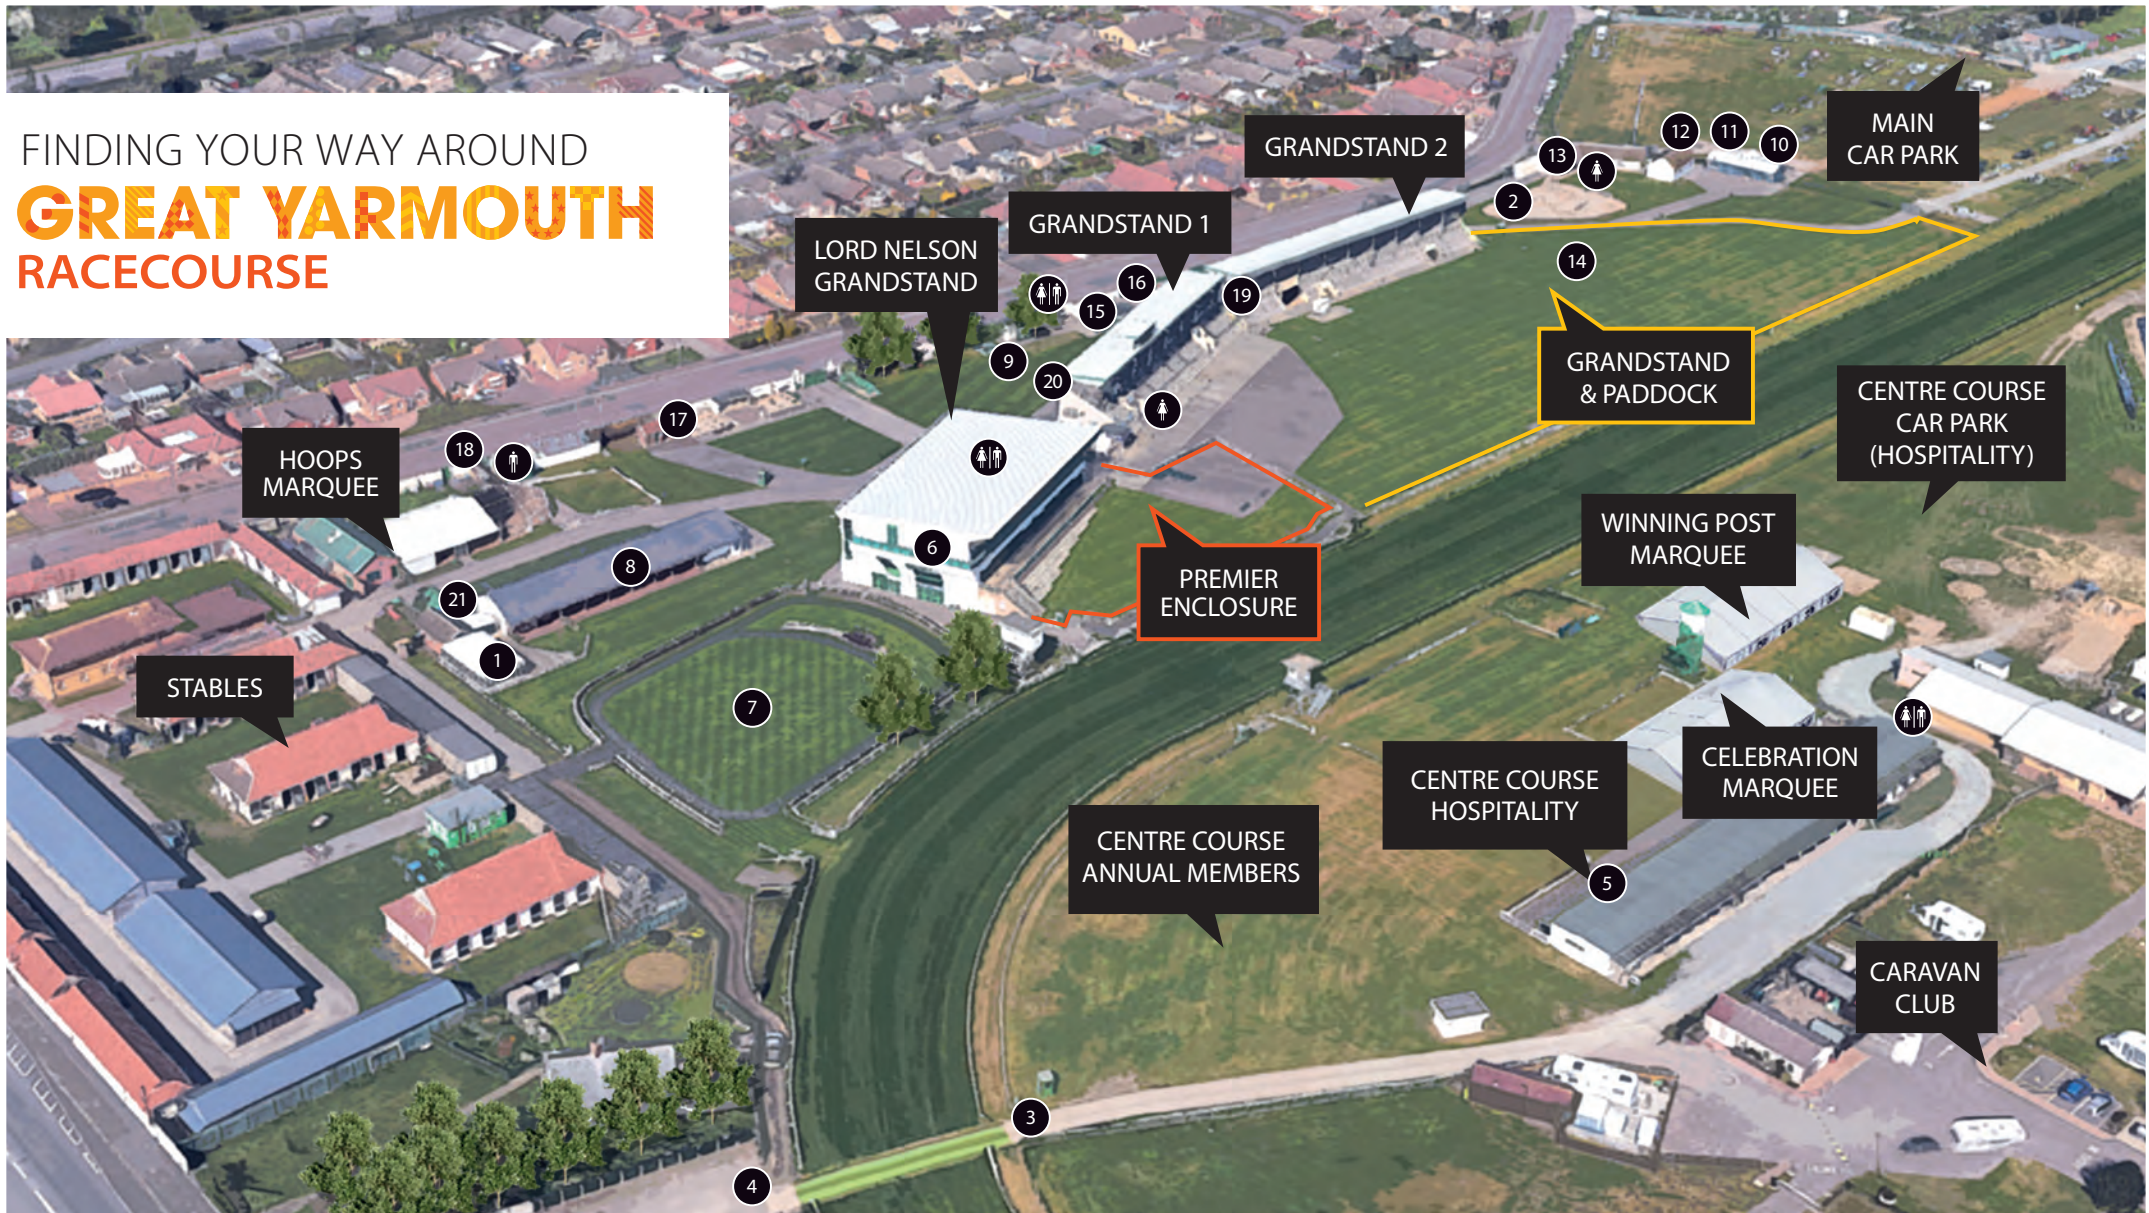

FINDING YOUR WAY AROUND
GREAT YARMOUTH
RACECOURSE

- 1. Owners and Trainers Bar
- 2. Childrens Play Area
- 3. Centre Course Entrance
- 4. Horse Box Entrance
- 5. Centre Course Hospitality
Breydon Suite, Yare Suite,
Bure Suite, Haven Suite

- 6. Lord Nelson Grandstand
Trafalgar Restaurant, Victory Bar,
Vice Admiral Bar, Cash Machine,
Hospitality Suites, Baby Changing
- 7. Winners Enclosure & Parade Ring
- 8. Betting
- 9. Catering Concessions

- 10. G&P Gate 1-3
- 11. Premier Gate 4
- 12. Gate 5
Owners & Trainers, Annual
Members & Bookmakers
- 13. Tea Room & Baby Change
- 14. Picnic Area

- 15. Ambulance Gate
- 16. G&P Gate 7-10
- 17. Advance Tickets Gate 11
- 18. Premier Gate 12
- 19. Racecourse Office (Tours start here)
- 20. Weighing Room
- 21. Winning Connections